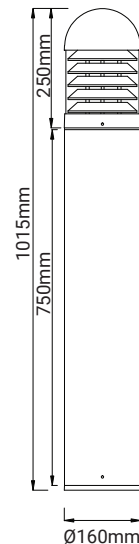

PATHWAY DOME

XBLD-DTLB

IK10

IP66

COLOUR
TEMP. 3000K

GROUND
MOUNT

PHOTOMETRIC DIAGRAM

PHOTOMETRIC DATA

Efficacy (lm/W)	≥50
CCT	3000K
CRI	≥80
Beam Angle (°)	180°
LED Type	Lumileds 3030

DIAGRAM(S)/ADDITIONAL

DESCRIPTION

The Pathway Dome is a low height dome bollard, pleasantly aesthetic amenity light & commonly suitable for all types of car parks, amenity general lighting & large commercial spaces.

KEY INFORMATION

Model	XBLD-FTLB
Power (W)	25W
Lumens (lm)	1250±lm
Construction	Extruded aluminium body Aluminium reflector
Dimming Options	Non-dimmable
Fitting Colour	Black
IP Rating (IP)	IP66 IK10
Lifespan (hrs)	50,000hrs
Dimensions (mm)	Ø160mm x H1015mm
Mounting	Ground mounted
Control Gear	Integral NON dimmable LED Meanwell HLG series driver