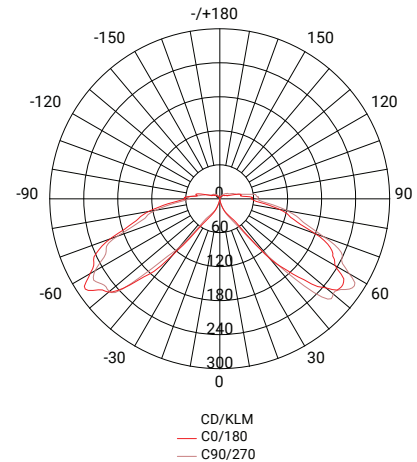

PATHWAY DOME

XBLD-DTLB

IK10

IP66

COLOUR
TEMP. 3000K

GROUND
MOUNT

PHOTOMETRIC DIAGRAM

PHOTOMETRIC DATA

Efficacy (lm/W)	≥50
CCT	3000K
CRI	≥80
Beam Angle (°)	180°
LED Type	Lumileds 3030

DIAGRAM(S)/ADDITIONAL

DESCRIPTION

The Pathway Dome is a low height dome bollard, pleasantly aesthetic amenity light & commonly suitable for all types of car parks, amenity general lighting & large commercial spaces.

KEY INFORMATION

Model	XBLD-FTLB
Power (W)	25W
Lumens (lm)	1250±lm
Construction	Extruded aluminium body Aluminium reflector
Dimming Options	Non-dimmable
Fitting Colour	Black
IP Rating (IP)	IP66 IK10
Lifespan (hrs)	50,000hrs
Dimensions (mm)	Ø160mm x H1015mm
Mounting	Ground mounted
Control Gear	Integral NON dimmable LED Meanwell HLG series driver