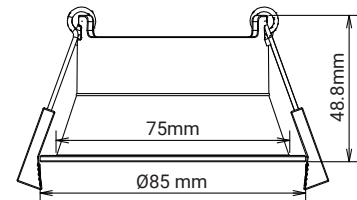

PHOTOMETRIC DIAGRAM

PHOTOMETRIC DATA

Efficacy (lm/W)	≥100
CCT	3000K
CRI	≥80
Beam Angle (°)	60°
LED Type	Citizen COB

DIAGRAM(S)

DESCRIPTION

The DEEP X series of low glare LED downlights come with an ultra slim outer trim and deep anti-glare baffle.

High performance, with high quality, this series of downlights are available in 85mm diameter & 100mm diameter versions, with 3000K & 4000K options.

KEY INFORMATION

Model	XDP1
Power (W)	10W
Lumens (lm)	~850lm
Construction	Die cast aluminium body White reflector
Dimming Options	Non-dimmable
Fitting Colour	White
IP Rating (IP)	IP20
Lifespan (hrs)	50,000hrs
Dimensions (mm)	Ø85mm x H48.8mm
Mounting	Recessed
Control Gear	Remote electronic LED driver