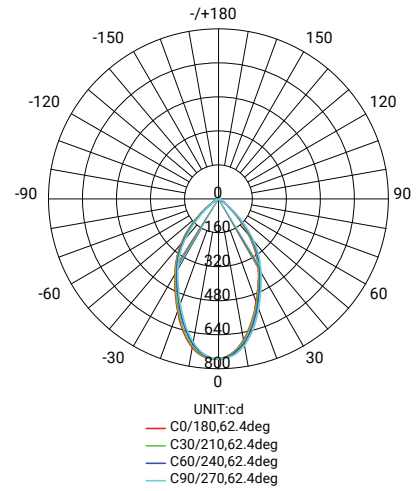

DEEP X (10W)

XDP1

IC-4

60°

IP20

COLOUR
TEMP 3000K

COB LED

RECESSED

PHOTOMETRIC DIAGRAM

PHOTOMETRIC DATA

Efficacy (lm/W)	≥100
CCT	3000K
CRI	≥80
Beam Angle (°)	60°
LED Type	Citizen COB

DIAGRAM(S)

DESCRIPTION

The DEEP X series of low glare LED downlights come with an ultra slim outer trim and deep anti-glare baffle.

High performance, with high quality, this series of downlights are available in 85mm diameter & 100mm diameter versions, with 3000K & 4000K options.

KEY INFORMATION

Model	XDP1
Power (W)	10W
Lumens (lm)	~850lm
Construction	Die cast aluminium body White reflector
Dimming Options	Non-dimmable
Fitting Colour	White
IP Rating (IP)	IP20
Lifespan (hrs)	50,000hrs
Dimensions (mm)	Ø85mm x H48.8mm
Mounting	Recessed
Control Gear	Remote electronic LED driver