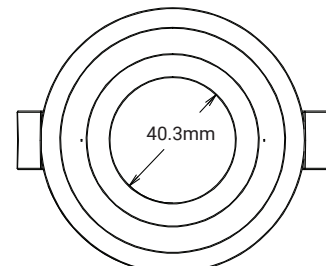

DEEP X (10W)

XDP1

IC-4

60°

IP20

COLOUR
TEMP 3000K

COB LED

RECESSED

PHOTOMETRIC DIAGRAM

PHOTOMETRIC DATA

Efficacy (lm/W)	≥100
CCT	3000K
CRI	≥80
Beam Angle (°)	60°
LED Type	Citizen COB

DIAGRAM(S)

DESCRIPTION

The DEEP X series of low glare LED downlights come with an ultra slim outer trim and deep anti-glare baffle.

High performance, with high quality, this series of downlights are available in 85mm diameter & 100mm diameter versions, with 3000K & 4000K options.

KEY INFORMATION

Model	XDP1
Power (W)	10W
Lumens (lm)	~850lm
Construction	Die cast aluminium body White reflector
Dimming Options	Non-dimmable
Fitting Colour	White
IP Rating (IP)	IP20
Lifespan (hrs)	50,000hrs
Dimensions (mm)	Ø85mm x H48.8mm
Mounting	Recessed
Control Gear	Remote electronic LED driver