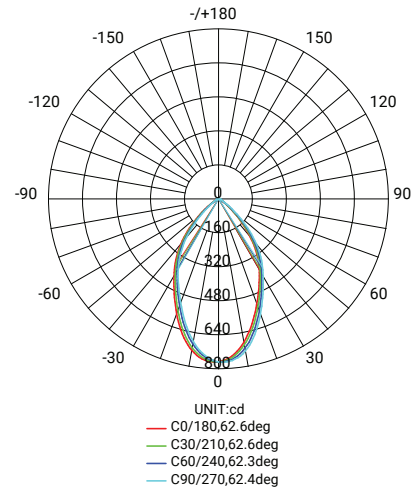

# DEEP X (10W)

XDP2

IC-4

60°

IP20

COLOUR  
TEMP 4000K

COB LED

RECESSED

## PHOTOMETRIC DIAGRAM

## KEY INFORMATION

Model	XDP2
Power (W)	10W
Lumens (lm)	~870lm
Construction	Die cast aluminium body White reflector
Dimming Options	Non-dimmable
Fitting Colour	White
IP Rating (IP)	IP20
Lifespan (hrs)	50,000hrs
Dimensions (mm)	Ø85mm x H48.8mm
Mounting	Recessed
Control Gear	Remote electronic LED driver

## PHOTOMETRIC DATA

Efficacy (lm/W)	≥100
CCT	4000K
CRI	≥80
Beam Angle (°)	60°
LED Type	Citizen COB