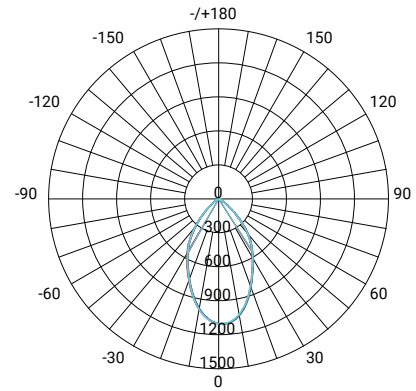

DEEP X (13W)

XDP3

IC-4

60°

IP20

COLOUR
TEMP. 3000K

COB LED

RECESSED

PHOTOMETRIC DIAGRAM