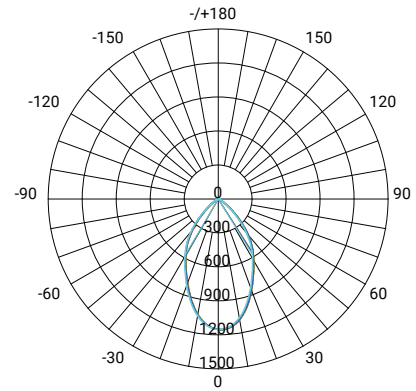

DEEP X (13W)

XDP4

IC-4

60°

IP20

COLOUR
TEMP. 4000K

COB LED

RECESSED

PHOTOMETRIC DIAGRAM

UNIT:cd
 — C0/180,62.3deg
 — C30/210,62.5deg
 — C60/240,62.5deg
 — C90/270,62.3deg

PHOTOMETRIC DATA

Efficacy (lm/W)	≥100
CCT	4000K
CRI	≥80
Beam Angle (°)	60°
LED Type	Citizen COB

DESCRIPTION

The DEEP X series of low glare LED downlights come with an ultra slim outer trim and deep anti-glare baffle.

High performance, with high quality, this series of downlights are available in 85mm diameter & 100mm diameter versions, with 3000K & 4000K options

KEY INFORMATION

Model	XDP3
Power (W)	13W
Lumens (lm)	~1300lm
Construction	Die cast aluminium body White reflector
Dimming Options	Non-dimmable
Fitting Colour	White
IP Rating (IP)	IP20
Lifespan (hrs)	50,000hrs
Dimensions (mm)	Ø100mm x H45.8mm
Mounting	Recessed
Control Gear	Remote electronic LED driver