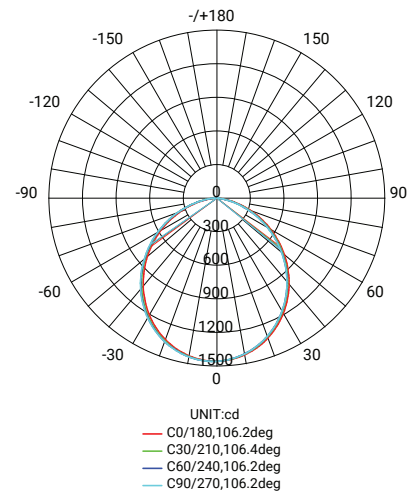

# TALON (35W)

XDT4

IC-4

90°

IP54

COLOUR  
TEMP. ADJUSTABLE

SMD LED

RECESSED

## PHOTOMETRIC DIAGRAM

## PHOTOMETRIC DATA

Efficacy (lm/W)	≥101
CCT	3000/4000/5700K
CRI	≥80
Beam Angle (°)	90°
LED Type	SMD

## KEY INFORMATION

Model	XDT4
Power (W)	35W
Lumens (lm)	~3535-4025lm
Construction	Die cast aluminium body Opal PMMA diffuser
Dimming Options	Non-dimmable
Fitting Colour	White
IP Rating (IP)	IP54
Lifespan (hrs)	50,000hrs
Dimensions (mm)	Ø228mm x H45mm
Mounting	Recessed
Control Gear	Remote electronic LED driver