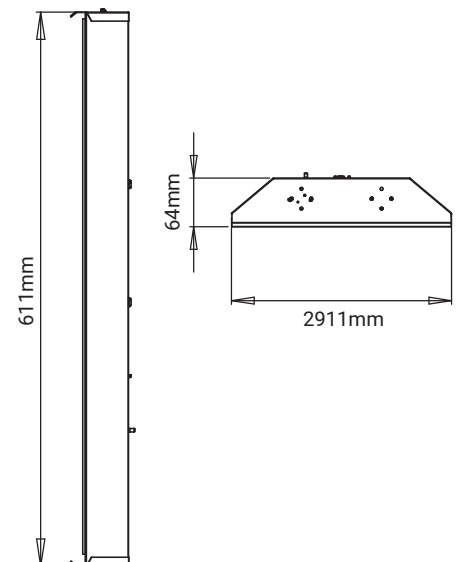

TROFFER T8

XTB218EL

PHOTOMETRIC DIAGRAM

PHOTOMETRIC DATA

Efficacy (lm/W)	≥100
CCT	4000K
CRI	>80
Beam Angle (°)	120°
LED Type	T8 Fluorescent Tube

DIAGRAM(S)

DESCRIPTION

Troffer Diffuser K12 Fluorescent T8 available in 18W and 36W twin options.

Suitable for installations in most commercial applications using a standard T-Bar suspended ceiling design. It can also be installed in a solid set ceiling using the optional plaster frame.

The prismatic diffuser is designed to optimize light output and reduce glare. T8 fluorescent lights are some of the most widely used and require minimal maintenance. Supplied complete with lamps.

KEY INFORMATION

Model	XTB218EL
Power (W)	2x18W
Lumens (lm)	~1890lm
Construction	Glossy white powder coated cold roll steel body
	Pattern 12 prismatic acrylic diffuser
Dimming Options	Non-dimmable
Fitting Colour	White
IP Rating (IP)	IP20
Lifespan (hrs)	30,000hrs
Dimensions (mm)	L611mm x W291mm x H64mm
Mounting	Surface mounted