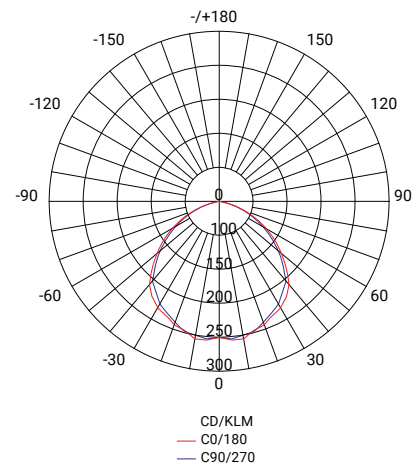

TROFFER T8

XTB218EL

PHOTOMETRIC DIAGRAM

PHOTOMETRIC DATA

Efficacy (lm/W)	≥100
CCT	4000K
CRI	>80
Beam Angle (°)	120°
LED Type	T8 Fluorescent Tube

DIAGRAM(S)

DESCRIPTION

Troffer Diffuser K12 Fluorescent T8 available in 18W and 36W twin options.

Suitable for installations in most commercial applications using a standard T-Bar suspended ceiling design. It can also be installed in a solid set ceiling using the optional plaster frame.

The prismatic diffuser is designed to optimize light output and reduce glare. T8 fluorescent lights are some of the most widely used and require minimal maintenance. Supplied complete with lamps.

KEY INFORMATION

Model	XTB218EL
Power (W)	2x18W
Lumens (lm)	~1890lm
Construction	Glossy white powder coated cold roll steel body
	Pattern 12 prismatic acrylic diffuser
Dimming Options	Non-dimmable
Fitting Colour	White
IP Rating (IP)	IP20
Lifespan (hrs)	30,000hrs
Dimensions (mm)	L611mm x W291mm x H64mm
Mounting	Surface mounted