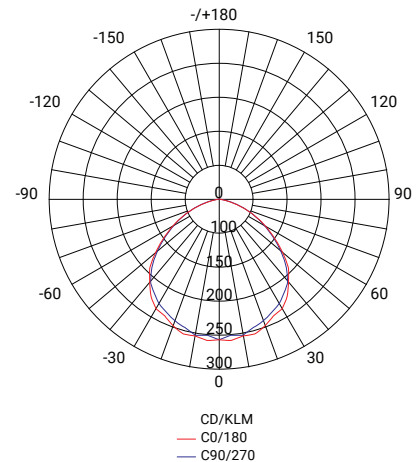

TROFFER T8

XTB236EL

PHOTOMETRIC DIAGRAM

PHOTOMETRIC DATA

Efficacy (lm/W)	≥100
CCT	4000K
CRI	>80
Beam Angle (°)	120°
LED Type	T8 Fluorescent Tube

DIAGRAM(S)

DESCRIPTION

Troffer Diffuser K12 Fluorescent T8 available in 18W and 36W twin options.

Suitable for installations in most commercial applications using a standard T-Bar suspended ceiling design. It can also be installed in a solid set ceiling using the optional plaster frame.

The prismatic diffuser is designed to optimize light output and reduce glare. T8 fluorescent lights are some of the most widely used and require minimal maintenance. Supplied complete with lamps.

KEY INFORMATION

Model	XTB236EL
Power (W)	2x36W
Lumens (lm)	~4690lm
Construction	Glossy white powder coated cold roll steel body
	Pattern 12 prismatic acrylic diffuser
Dimming Options	Non-dimmable
Fitting Colour	White
IP Rating (IP)	IP20
Lifespan (hrs)	30,000hrs
Dimensions (mm)	L1221mm x W291mm x H64mm
Mounting	Surface mounted