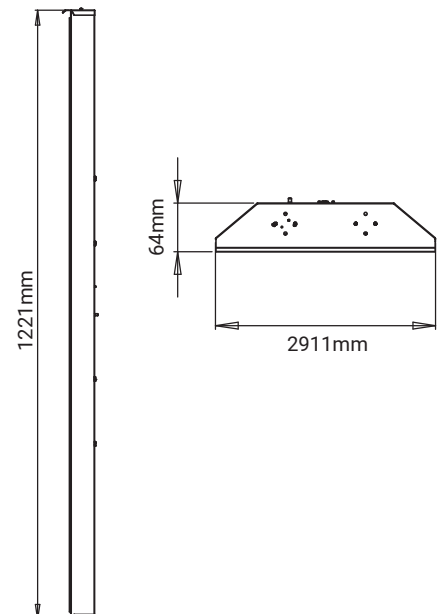

TROFFER T8

XTB236EL

PHOTOMETRIC DIAGRAM

PHOTOMETRIC DATA

Efficacy (lm/W)	≥100
CCT	4000K
CRI	>80
Beam Angle (°)	120°
LED Type	T8 Fluorescent Tube

DIAGRAM(S)

DESCRIPTION

Troffer Diffuser K12 Fluorescent T8 available in 18W and 36W twin options.

Suitable for installations in most commercial applications using a standard T-Bar suspended ceiling design. It can also be installed in a solid set ceiling using the optional plaster frame.

The prismatic diffuser is designed to optimize light output and reduce glare. T8 fluorescent lights are some of the most widely used and require minimal maintenance. Supplied complete with lamps.

KEY INFORMATION

Model	XTB236EL
Power (W)	2x36W
Lumens (lm)	~4690lm
Construction	Glossy white powder coated cold roll steel body
	Pattern 12 prismatic acrylic diffuser
Dimming Options	Non-dimmable
Fitting Colour	White
IP Rating (IP)	IP20
Lifespan (hrs)	30,000hrs
Dimensions (mm)	L1221mm x W291mm x H64mm
Mounting	Surface mounted